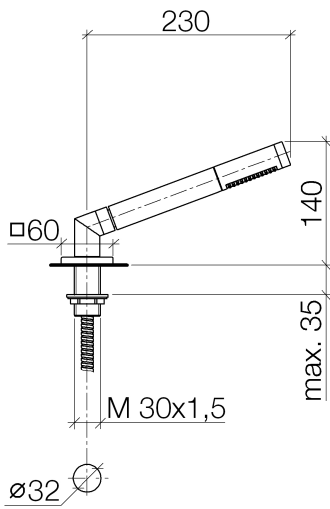

27 702 980

Fits: IMO, MEM, CL.1, CYO

- COMPACT RAIN, max. flow rate 6.8 l/min (at 3 bar)
- with anti-scale system
- rosette 60 x 60 mm
- hole diameter 32 mm
- metal shower hose 2250mm with integrated anti-twist protection

Two-piece design allows hose to later be changed without dismantling the fitting.

Intrinsic protection against back flow.

	Brushed Platinum	27 702 980-06
	Chrome	27 702 980-00
	Platinum	27 702 980-08
	Dark Chrome	27 702 980-19
	Brushed Durabrass (23kt Gold)	27 702 980-28
	Matte Black	27 702 980-33
	Brushed Champagne (22kt Gold)	27 702 980-46
	Champagne (22kt Gold)	27 702 980-47
	Brushed Chrome	27 702 980-93
	Brushed Dark Platinum	27 702 980-99

27 702 980

Flow rate chart

Certificates

IAPMO_4976 (5). Belgaqua_21-383- WRAS_2209005.
27_8.

27 702 980

Parts for other finishes can be found here: [Chrome](#)

Spare parts list

No.	Item Number	Name	Quantity used	Delivery time
1	90 12 11 140 30-06	shower	1	10
2	04 24 04 287 00-06	nipple	1	10
3	90 14 20 002 00 90	seal	1	2
4	28 322 970-06	Metal shower hose 1/2" x 3/8" x 1750 mm - Brushed Platinum	1	2
5	90 18 40 085 00 90	sleeve	1	2
6	09 27 68 003-06	rosette	1	10
7	09 30 01 090-07	sleeve	1	30
8	04 23 10 032 46 90	fixing set	1	2
9	09 30 11 060 90	disc	1	2
10	12 505 970 90	High pressure hose 1/2" x 3/8" x 500 mm -	1	2
11	90 24 03 168 00 90	nipple	1	2
12	04 24 04 187 00-06	nipple	1	10