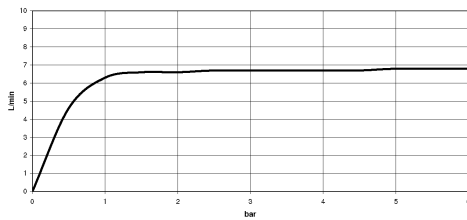

27 702 980

Fits: IMO, MEM, CL.1, CYO

- COMPACT RAIN, max. flow rate 6.8 l/min (at 3 bar)
- with anti-scale system
- rosette 60 x 60 mm
- hole diameter 32 mm
- metal shower hose 2250mm with integrated anti-twist protection

Two-piece design allows hose to later be changed without dismantling the fitting.

Intrinsic protection against back flow.

	Brushed Platinum	27 702 980-06
	Chrome	27 702 980-00
	Platinum	27 702 980-08
	Dark Chrome	27 702 980-19
	Brushed Durabrass (23kt Gold)	27 702 980-28
	Matte Black	27 702 980-33
	Brushed Champagne (22kt Gold)	27 702 980-46
	Champagne (22kt Gold)	27 702 980-47
	Brushed Chrome	27 702 980-93
	Brushed Dark Platinum	27 702 980-99

27 702 980

Flow rate chart

Certificates

IAPMO_4976 (5). Belgaqua_21-383- WRAS_2209005.
27_8.

27 702 980

Parts for other finishes can be found here: [Chrome](#)

Spare parts list

No.	Item Number	Name	Quantity used	Delivery time
1	90 12 11 140 30-06	shower	1	10
2	04 24 04 287 00-06	nipple	1	10
3	90 14 20 002 00 90	seal	1	2
4	28 322 970-06	Metal shower hose 1/2" x 3/8" x 1750 mm - Brushed Platinum	1	2
5	90 18 40 085 00 90	sleeve	1	2
6	09 27 68 003-06	rosette	1	10
7	09 30 01 090-07	sleeve	1	30
8	04 23 10 032 46 90	fixing set	1	2
9	09 30 11 060 90	disc	1	2
10	12 505 970 90	High pressure hose 1/2" x 3/8" x 500 mm -	1	2
11	90 24 03 168 00 90	nipple	1	2
12	04 24 04 187 00-06	nipple	1	10