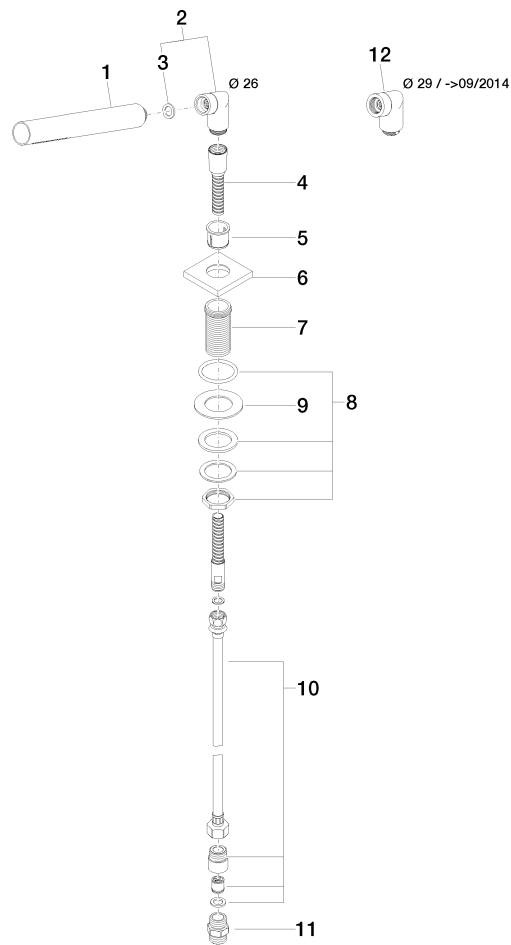

27 702 980

Fits: IMO, MEM, CL.1, CYO

- COMPACT RAIN, max. flow rate 6.8 l/min (at 3 bar)
- with anti-scale system
- rosette 60 x 60 mm
- hole diameter 32 mm
- metal shower hose 2250mm with integrated anti-twist protection

Two-piece design allows hose to later be changed without dismantling the fitting.

Intrinsic protection against back flow.

	Brushed Platinum	27 702 980-06
	Chrome	27 702 980-00
	Platinum	27 702 980-08
	Dark Chrome	27 702 980-19
	Brushed Durabrass (23kt Gold)	27 702 980-28
	Matte Black	27 702 980-33
	Brushed Champagne (22kt Gold)	27 702 980-46
	Champagne (22kt Gold)	27 702 980-47
	Brushed Chrome	27 702 980-93
	Brushed Dark Platinum	27 702 980-99

27 702 980

Flow rate chart

Certificates

IAPMO_4976 (5). Belgaqua_21-383- WRAS_2209005.
27_8.

27 702 980

Parts for other finishes can be found here: [Chrome](#)

Spare parts list

No.	Item Number	Name	Quantity used	Delivery time
1	90 12 11 140 30-06	shower	1	10
2	04 24 04 287 00-06	nipple	1	10
3	90 14 20 002 00 90	seal	1	2
4	28 322 970-06	Metal shower hose 1/2" x 3/8" x 1750 mm - Brushed Platinum	1	2
5	90 18 40 085 00 90	sleeve	1	2
6	09 27 68 003-06	rosette	1	10
7	09 30 01 090-07	sleeve	1	30
8	04 23 10 032 46 90	fixing set	1	2
9	09 30 11 060 90	disc	1	2
10	12 505 970 90	High pressure hose 1/2" x 3/8" x 500 mm -	1	2
11	90 24 03 168 00 90	nipple	1	2
12	04 24 04 187 00-06	nipple	1	10